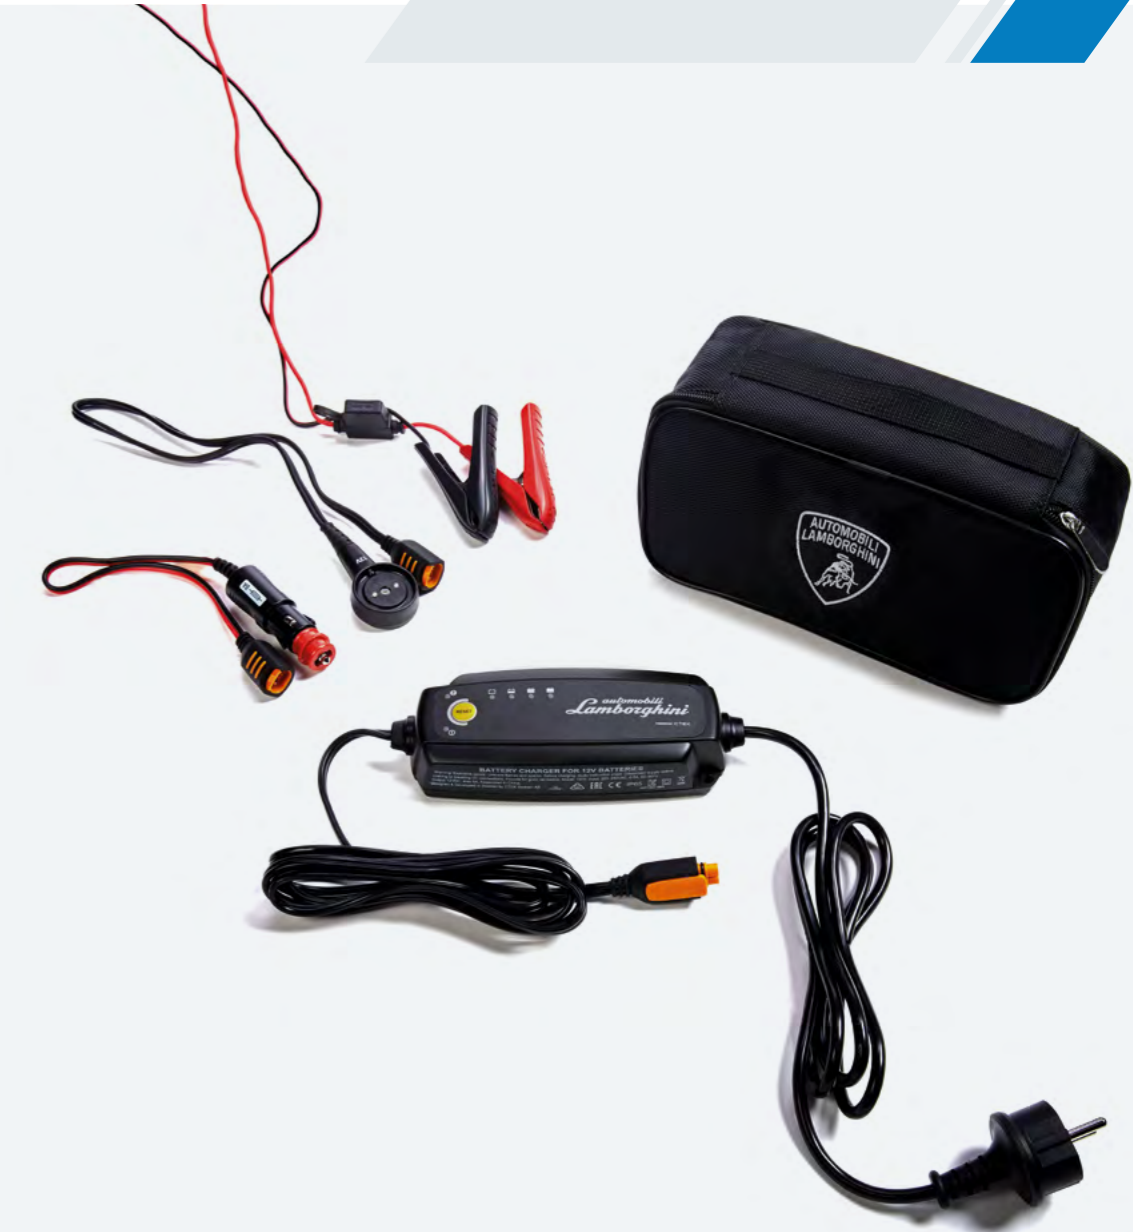

BATTERY MAINTAINER

Preserves the battery of the Urus and is also compatible with any Lamborghini model thanks to its innovative recognition software.