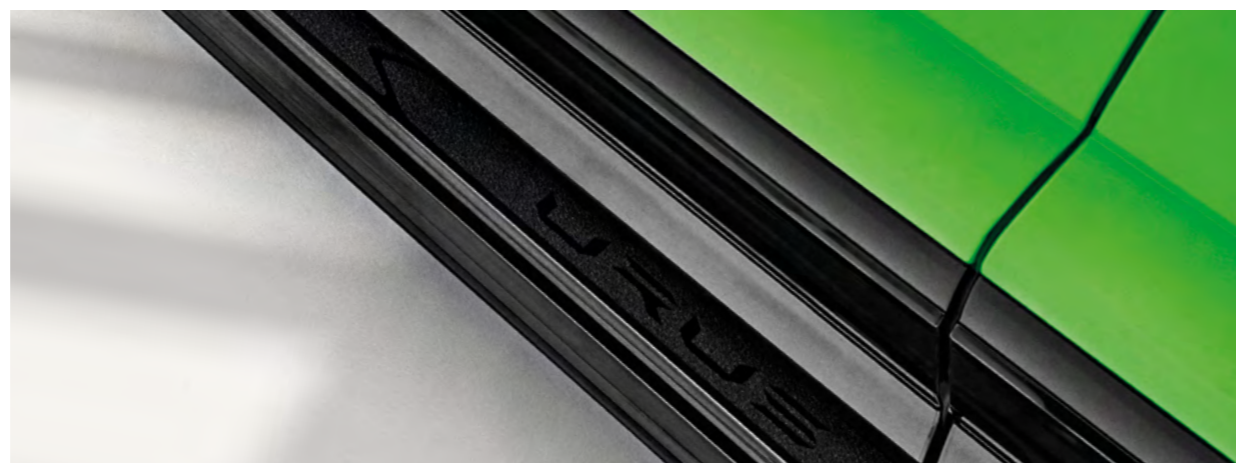

VALVE CAPS WITH LOGO

Specially designed by Accessori Originali, this precious set of aluminum valve caps with the bull logo are painted and laser-engraved.

SPORT SIDE STEPS

Sport Side Steps provide additional comfort and ease of access while bringing a strong styling element to the design of the Urus exterior. Available in silver steel, pure carbon fiber, or high gloss black to perfectly match the exterior details of your Urus.

▀ CARBON FIBER

▀ SILVER SPORT (STAINLESS STEEL)

▀ HIGH GLOSS BLACK

USABILITY

DESIGNED TO ENHANCE
YOUR COMFORT ON BOARD
WHEREVER YOU GO.

LAMBORGHINI EYE

The Lamborghini Eye is the new universal traffic recorder developed for the Urus model. Two Full HD wide-angle lenses continuously record during driving and parking, monitoring the vehicles ahead and behind. Very useful in the event of accidents when driving or parked.